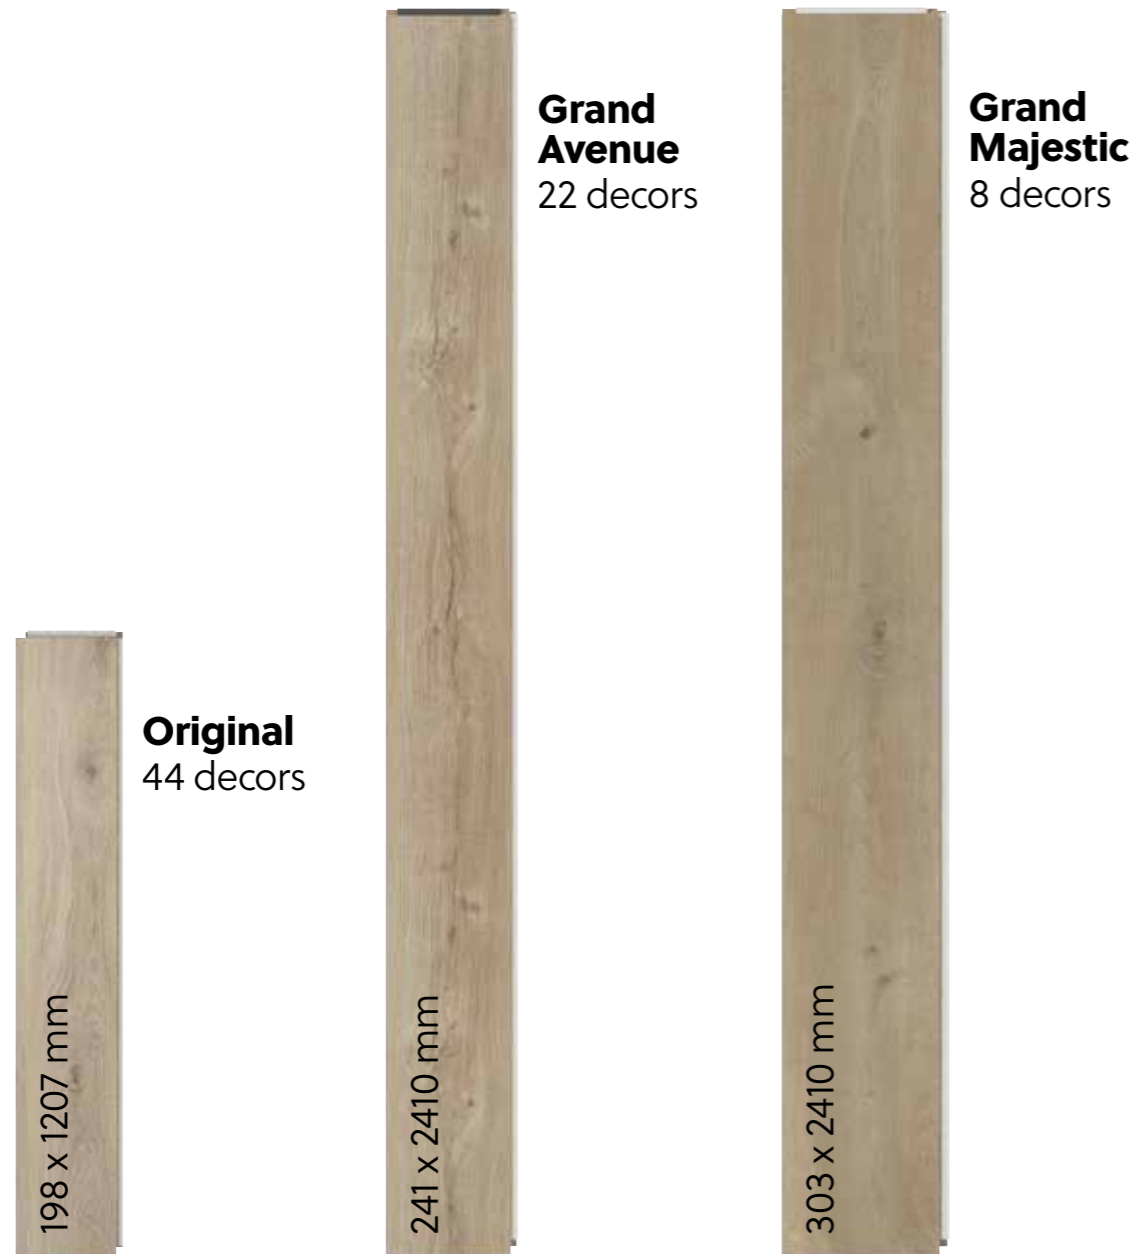

Pick a size.

Our Grand Majestic and Grand Avenue collections will undoubtedly make your room look even more grand with XL plank sizes. Or would you prefer a more standard size? Then the Original collection is what you're looking for.